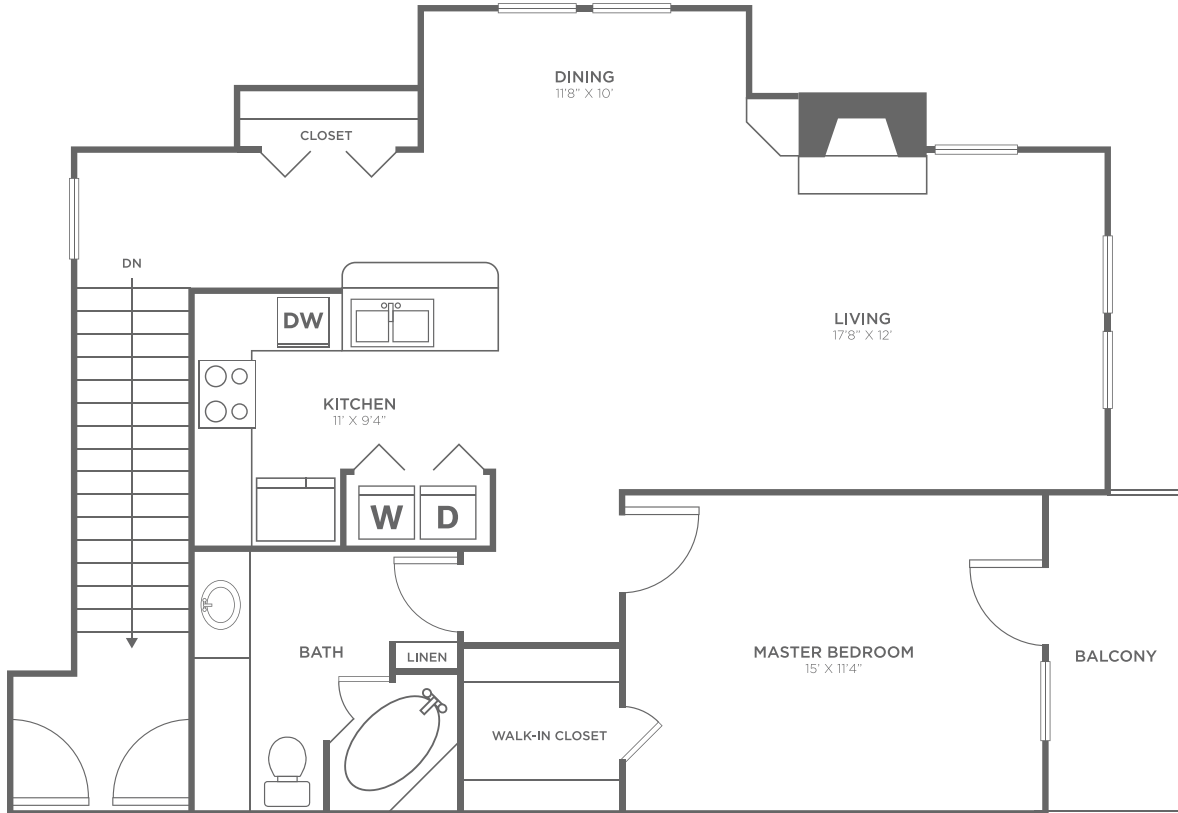

WALNUT B

1 BED / 1 BATH

1004
SQ. FT.

WALNUT SQUARE
INWOOD CROSSROADS - PECAN SQUARE

4051 Beltway Dr. - Addison, Texas 75001

972-960-6867 | www.walnutsquaretownhomes.com

Dimensions and square footage shown are approximate and pricing/availability is subject to change