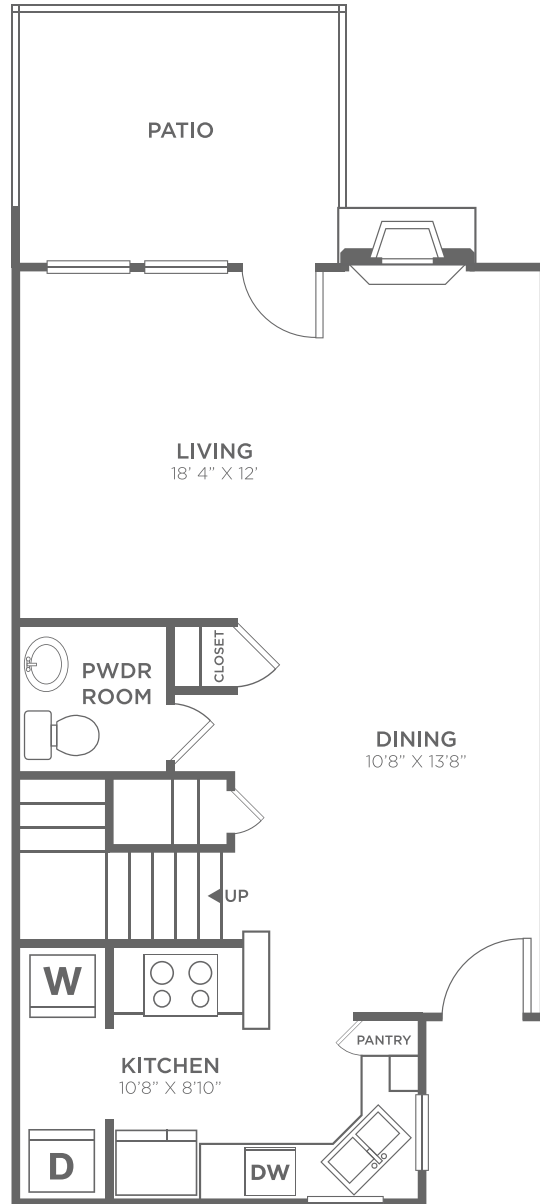

WALNUT D

2 BED / 2.5 BATH

1265
SQ. FT.

WALNUT SQUARE
INWOOD CROSSROADS - PECAN SQUARE

4051 Beltway Dr. - Addison, Texas 75001

972-960-6867 | www.walnutsquaretownhomes.com

Dimensions and square footage shown are approximate and pricing/availability is subject to change