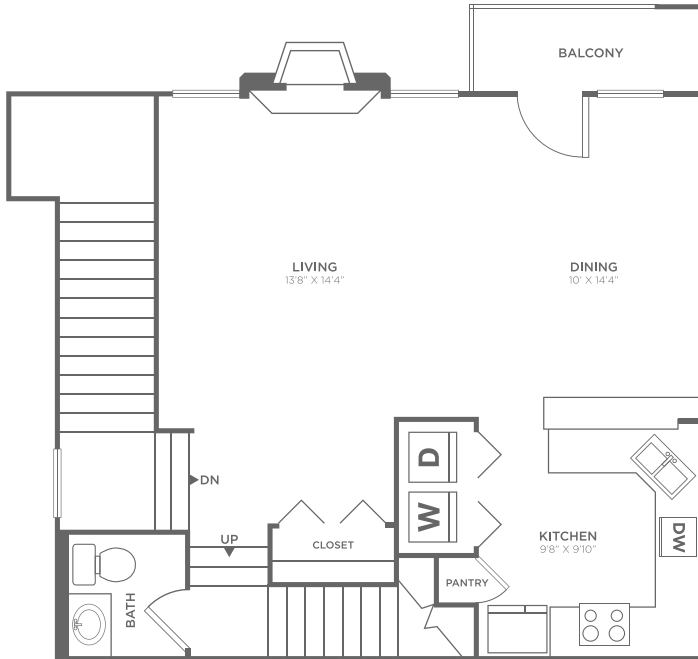

# WALNUT E

2 BED / 2.5 BATH

1359  
SQ. FT.

**WALNUT SQUARE**  
INWOOD CROSSROADS - PECAN SQUARE

4051 Beltway Dr. - Addison, Texas 75001

972-960-6867 | [www.walnutsquaretownhomes.com](http://www.walnutsquaretownhomes.com)

*Dimensions and square footage shown are approximate and pricing/availability is subject to change*