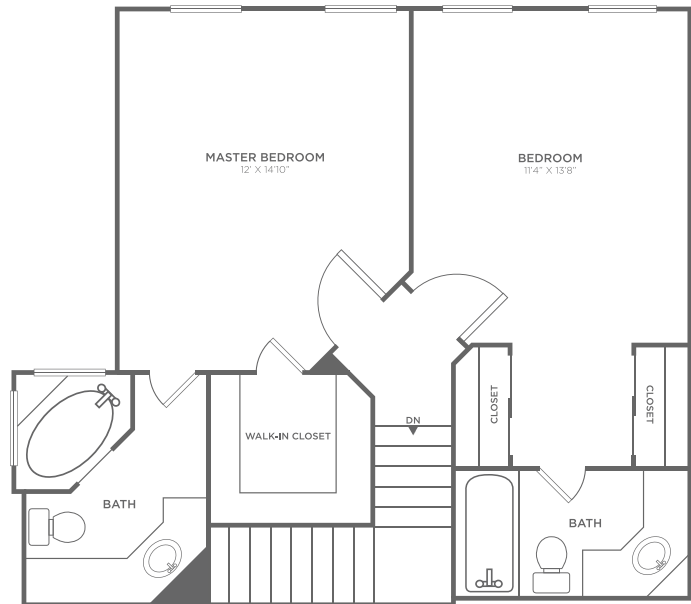

# WALNUT E

2 BED / 2.5 BATH

1359  
SQ. FT.

**WALNUT SQUARE**  
INWOOD CROSSROADS - PECAN SQUARE

4051 Beltway Dr. - Addison, Texas 75001

972-960-6867 | [www.walnutsquaretownhomes.com](http://www.walnutsquaretownhomes.com)

*Dimensions and square footage shown are approximate and pricing/availability is subject to change*